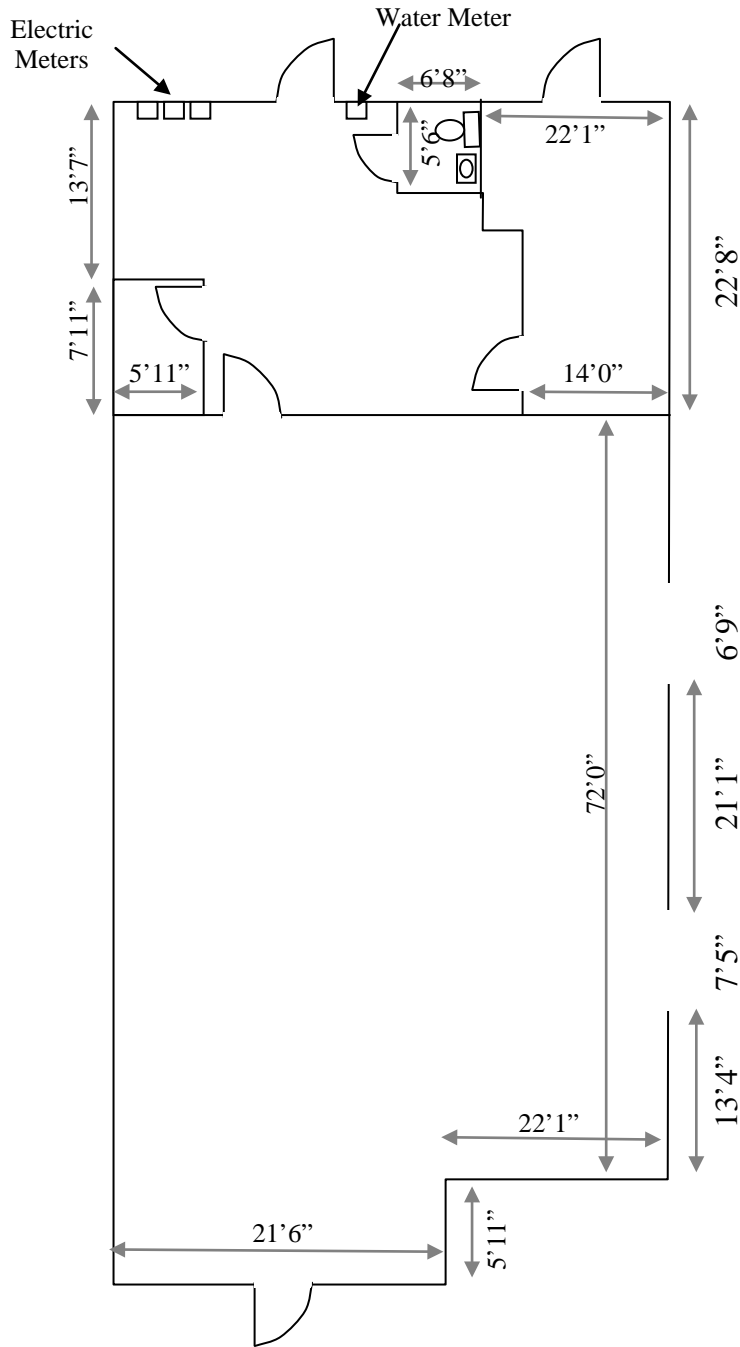

## Vacant Space Inspection Report

Shopping Center:	CLINTON VALLEY SC	Date:	7-9-09
Space Number:	A-110	Square Footage:	4,426
Space Address:	44797 SCHOENHERR RD	Frontage:	43'9"

This drawing is illustrative and for informational purposes only. The layout may not be final or to scale and is subject to change without notice. If you are interested in leasing space or affected by the space drawn in any way, you are urged to verify the layout, sizes and other information presented.

## Vacant Space Inspection Report

Shopping Center:	CLINTON VALLEY SC	Date:	7-9-09
Space Number:	A-110	Square Footage:	4,426
Space Address:	44797 SCHOENHERR RD	Frontage:	43'9"