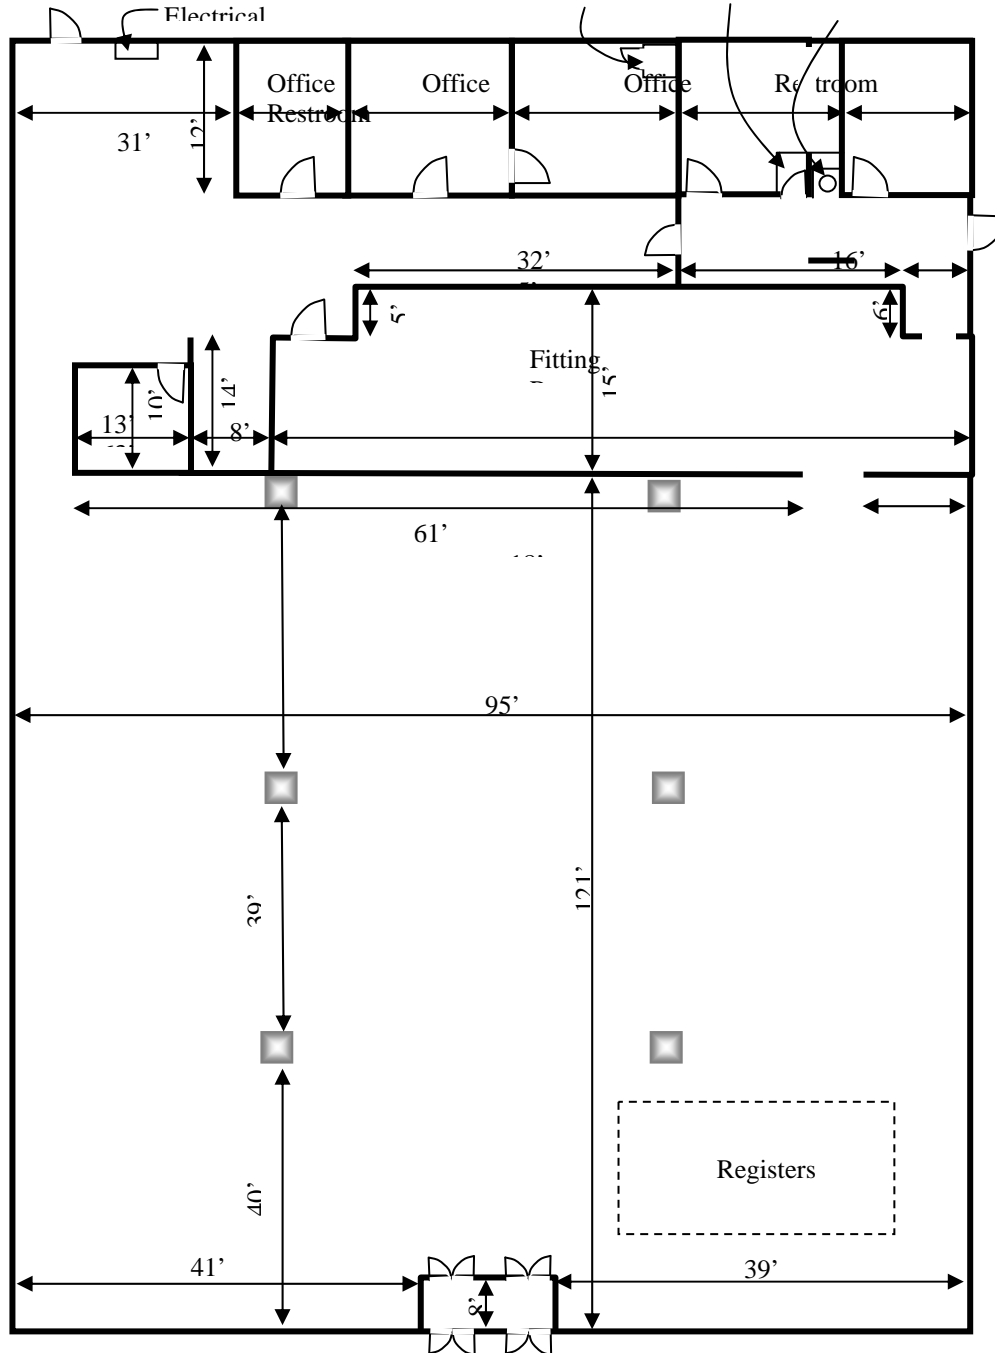

Vacant Space Inspection Report

Shopping Center:	Merchants Square	Date:	10/7/11
Space Number:	C-102	Square Footage:	15,108
Space Address:	2202 E. 116 th Street	Frontage:	97'

This drawing is illustrative and for informational purposes only. The layout may not be final or to scale and is subject to change without notice. If you are interested in leasing space or affected by the space drawn in any way, you are urged to verify the layout, sizes and other information presented.

Vacant Space Inspection Report

Shopping Center:	Merchants Square	Date:	10/7/11
Space Number:	C-102	Square Footage:	15,108
Space Address:	2202 E. 116 th Street	Frontage:	97'

Vacant Space Inspection Report

Shopping Center:	Merchants Square	Date:	10/7/11
Space Number:	C-102	Square Footage:	15,108
Space Address:	2202 E. 116 th Street	Frontage:	97'

PHOTOS:

Vacant Space Inspection Report

Shopping Center:	Merchants Square	Date:	10/7/11
Space Number:	C-102	Square Footage:	15,108
Space Address:	2202 E. 116 th Street	Frontage:	97'