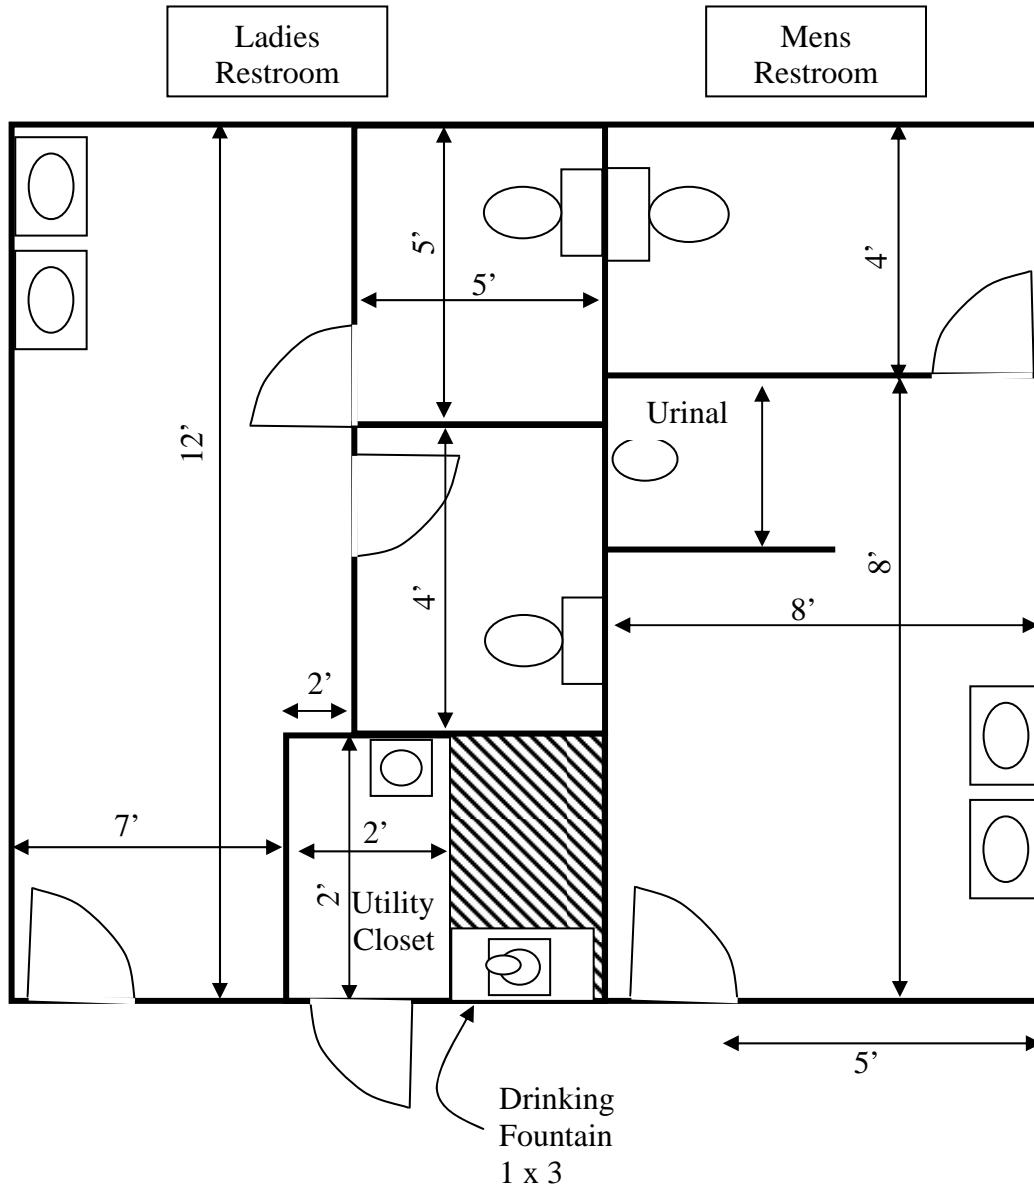

Vacant Space Inspection Report

Shopping Center:	Merchants Square	Date:	10/7/11
Space Number:	C-102	Square Footage:	15,108
Space Address:	2202 E. 116 th Street	Frontage:	97'

This drawing is illustrative and for informational purposes only. The layout may not be final or to scale and is subject to change without notice. If you are interested in leasing space or affected by the space drawn in any way, you are urged to verify the layout, sizes and other information presented.

Vacant Space Inspection Report

Shopping Center:	Merchants Square	Date:	10/7/11
Space Number:	C-102	Square Footage:	15,108
Space Address:	2202 E. 116 th Street	Frontage:	97'

Vacant Space Inspection Report

Shopping Center:	Merchants Square	Date:	10/7/11
Space Number:	C-102	Square Footage:	15,108
Space Address:	2202 E. 116 th Street	Frontage:	97'

PHOTOS:

Vacant Space Inspection Report

Shopping Center:	Merchants Square	Date:	10/7/11
Space Number:	C-102	Square Footage:	15,108
Space Address:	2202 E. 116 th Street	Frontage:	97'