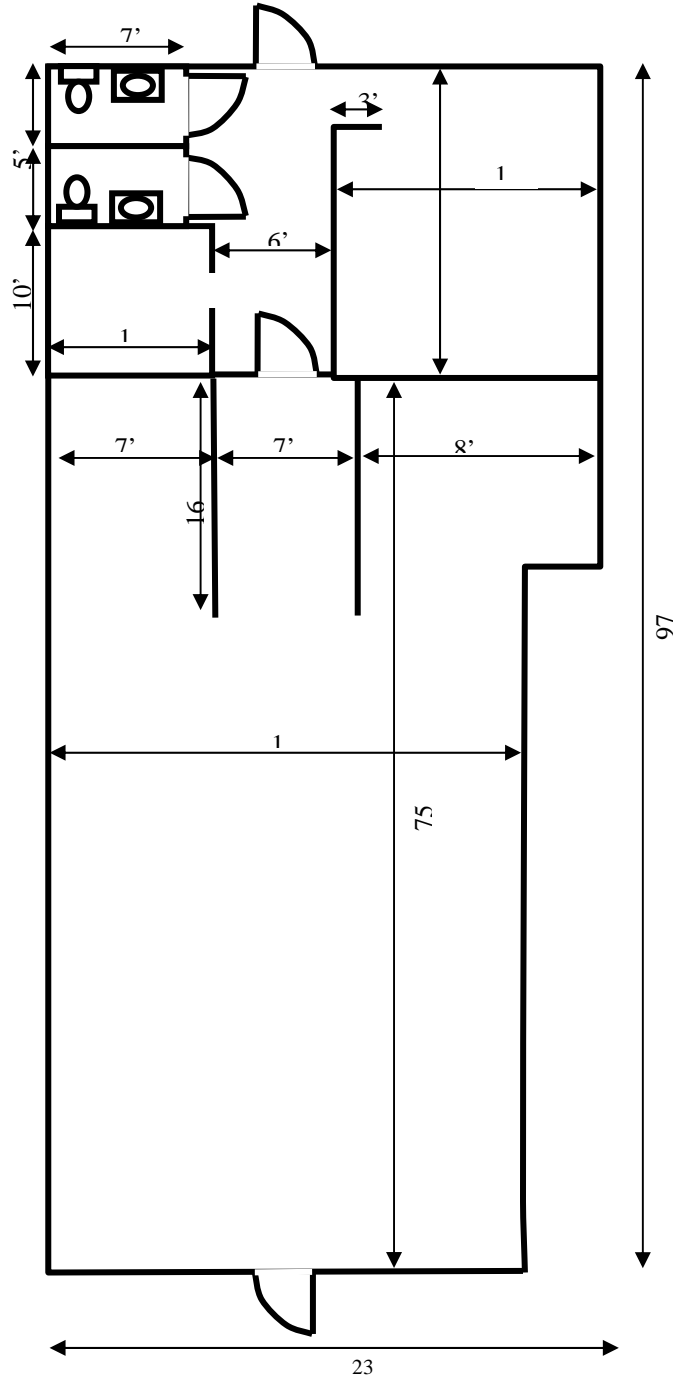

## Vacant Space Inspection Report

Shopping Center:	Merchants Square	Date:	10/7/11
Space Number:	F-112	Square Footage:	2,264
Space Address:	2334 E. 116 <sup>th</sup> Street	Frontage:	23'

This drawing is illustrative and for informational purposes only. The layout may not be final or to scale and is subject to change without notice. If you are interested in leasing space or affected by the space drawn in any way, you are urged to verify the layout, sizes and other information presented.

## Vacant Space Inspection Report

Shopping Center:	Merchants Square	Date:	10/7/11
Space Number:	F-112	Square Footage:	2,264
Space Address:	2334 E. 116 <sup>th</sup> Street	Frontage:	23'