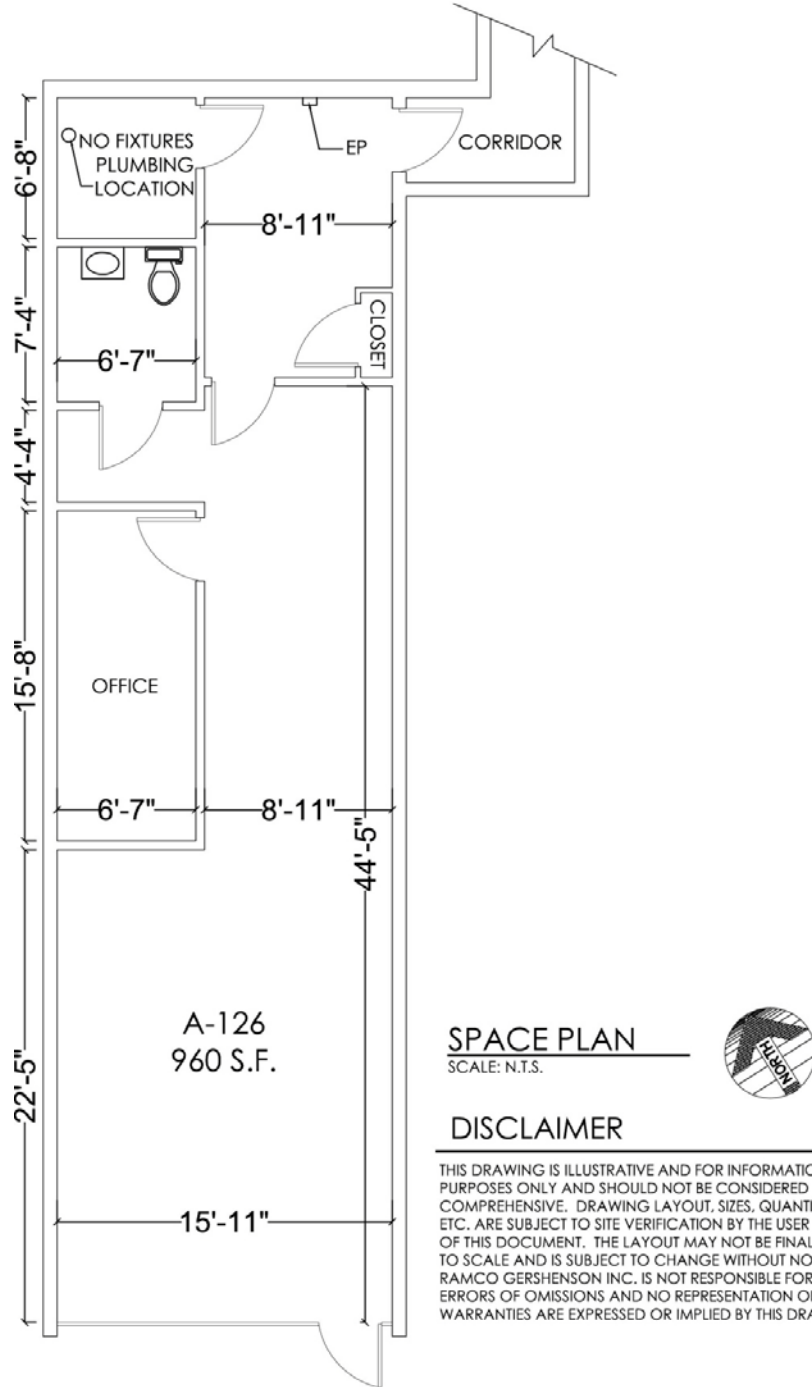

Shopping Center:	Rolling Meadows	Date:	1/12/11
Space Number:	A-126	Square Footage:	960
Space Address:	3112 Kirchoff Road	Frontage:	15' 11"

This drawing is illustrative and for informational purposes only. The layout may not be final or to scale and is subject to change without notice. If you are interested in leasing space or affected by the space drawn in any way, you are urged to verify the layout, sizes and other information presented.

Vacant Space Inspection Report

Shopping Center:	Rolling Meadows	Date:	1/12/11
Space Number:	A-126	Square Footage:	960
Space Address:	3112 Kirchoff Road	Frontage:	15' 11"

PHOTOS:

Vacant Space Inspection Report

Shopping Center:	Rolling Meadows	Date:	1/12/11
Space Number:	A-126	Square Footage:	960
Space Address:	3112 Kirchoff Road	Frontage:	15' 11"